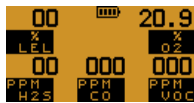

Min

Reset

Manual Zero

Alarm Indicators

Gas Alarm Acknowledge

Self Test

Flow Fault

Zero Fault

Calibration Overdue

Battery Life

Charging