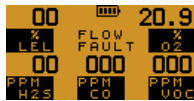

Min

Reset

Manual Zero

Alarm Indicators

Gas Alarm Acknowledge

Self Test

Flow Fault

Zero Fault

Calibration Overdue

Battery Life

Charging