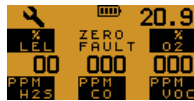

Min

Reset

Manual Zero

Alarm Indicators

Gas Alarm Acknowledge

Self Test

Flow Fault

Zero Fault

Calibration Overdue

Battery Life

Charging