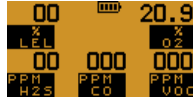

PS500

Quick Operation Guide

Switch On

Manual Datalog

Switch Off

Pump

Backlight On

Max

Min

Reset

Manual Zero