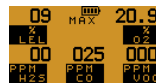

Min

Reset

Manual Zero

Alarm Indicators

Gas Alarm Acknowledge

Self Test

Flow Fault

Zero Fault