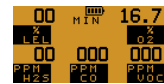

Min

Reset

Manual Zero

Alarm Indicators

Gas Alarm Acknowledge

Self Test

Flow Fault

Zero Fault