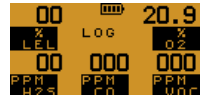

Manual Datalog