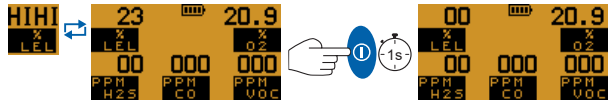

Min

Reset

Manual Zero

Alarm Indicators

Gas Alarm Acknowledge

Self Test

Flow Fault

Zero Fault