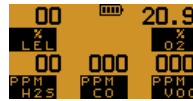

PS500

Quick Operation Guide

Switch On

Manual Datalog

Switch Off

Pump

Backlight On

Max

Min

Reset

Manual Zero