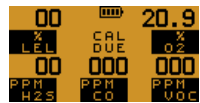

Min

Reset

Manual Zero

Alarm Indicators

Gas Alarm Acknowledge

Self Test

Flow Fault

Zero Fault

Calibration Overdue

Battery Life

Charging