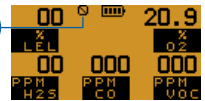

PS500

Quick Operation Guide

Switch On

Manual Datalog

Switch Off

Pump

Backlight On

Max

Min

Reset

Manual Zero