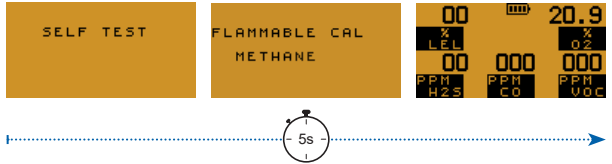

Min

Reset

Manual Zero

Alarm Indicators

Gas Alarm Acknowledge

Self Test

Flow Fault

Zero Fault

Calibration Overdue

Battery Life

Charging